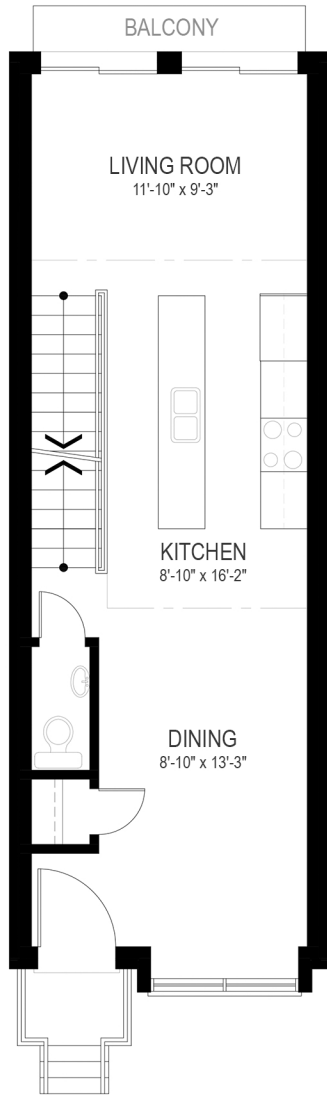

BASEMENT

541 sq. ft.

MAIN FLOOR

549 sq. ft.

SECOND

572 sq. ft.

THIRD

537 sq. ft.

ROOF

85 sq. ft.

350 VAUGHAN ROAD - UNIT 7

4 BEDS | 3.5 BATH