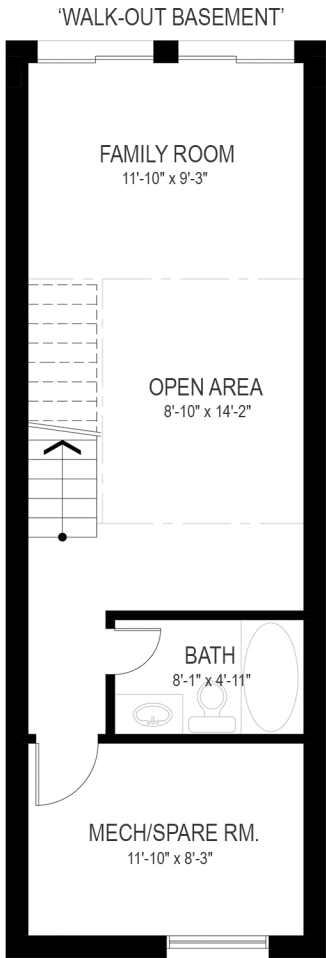

BASEMENT

541 sq. ft.

MAIN FLOOR

549 sq. ft.

SECOND

572 sq. ft.

THIRD

537 sq. ft.

ROOF

85 sq. ft.

350 VAUGHAN ROAD - UNIT 7

4 BEDS | 3.5 BATH