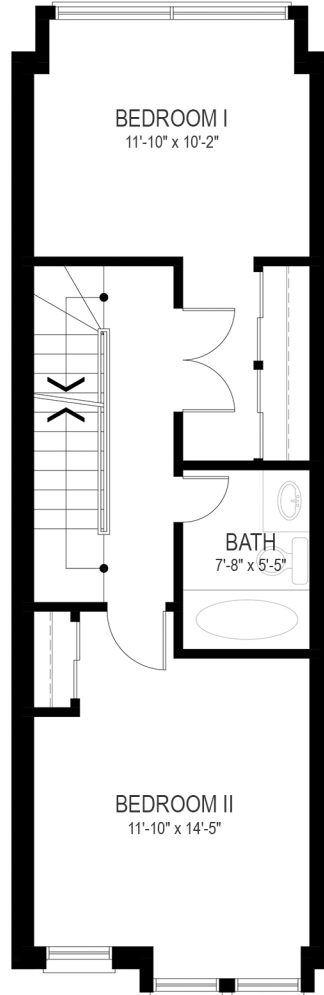

BASEMENT

541 sq. ft.

MAIN FLOOR

549 sq. ft.

SECOND

572 sq. ft.

THIRD

537 sq. ft.

ROOF

85 sq. ft.

350 VAUGHAN ROAD - UNIT 7

4 BEDS | 3.5 BATH