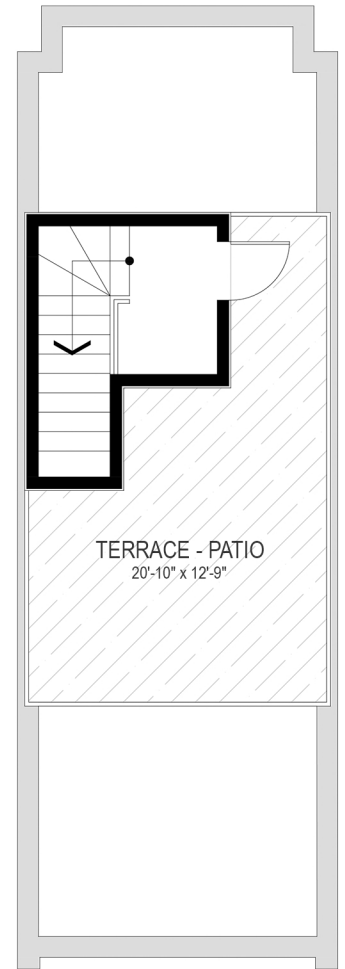

BASEMENT

541 sq. ft.

MAIN FLOOR

549 sq. ft.

SECOND

572 sq. ft.

THIRD

537 sq. ft.

ROOF

85 sq. ft.

350 VAUGHAN ROAD - UNIT 7

4 BEDS | 3.5 BATH