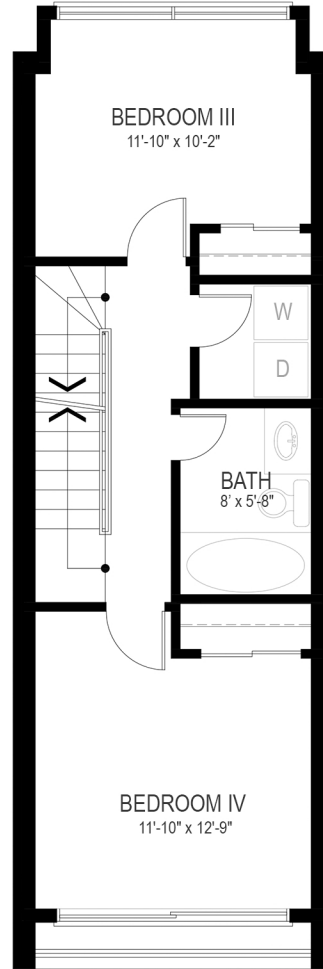

BASEMENT

541 sq. ft.

MAIN FLOOR

549 sq. ft.

SECOND

572 sq. ft.

THIRD

537 sq. ft.

ROOF

85 sq. ft.

350 VAUGHAN ROAD - UNIT 7

4 BEDS | 3.5 BATH